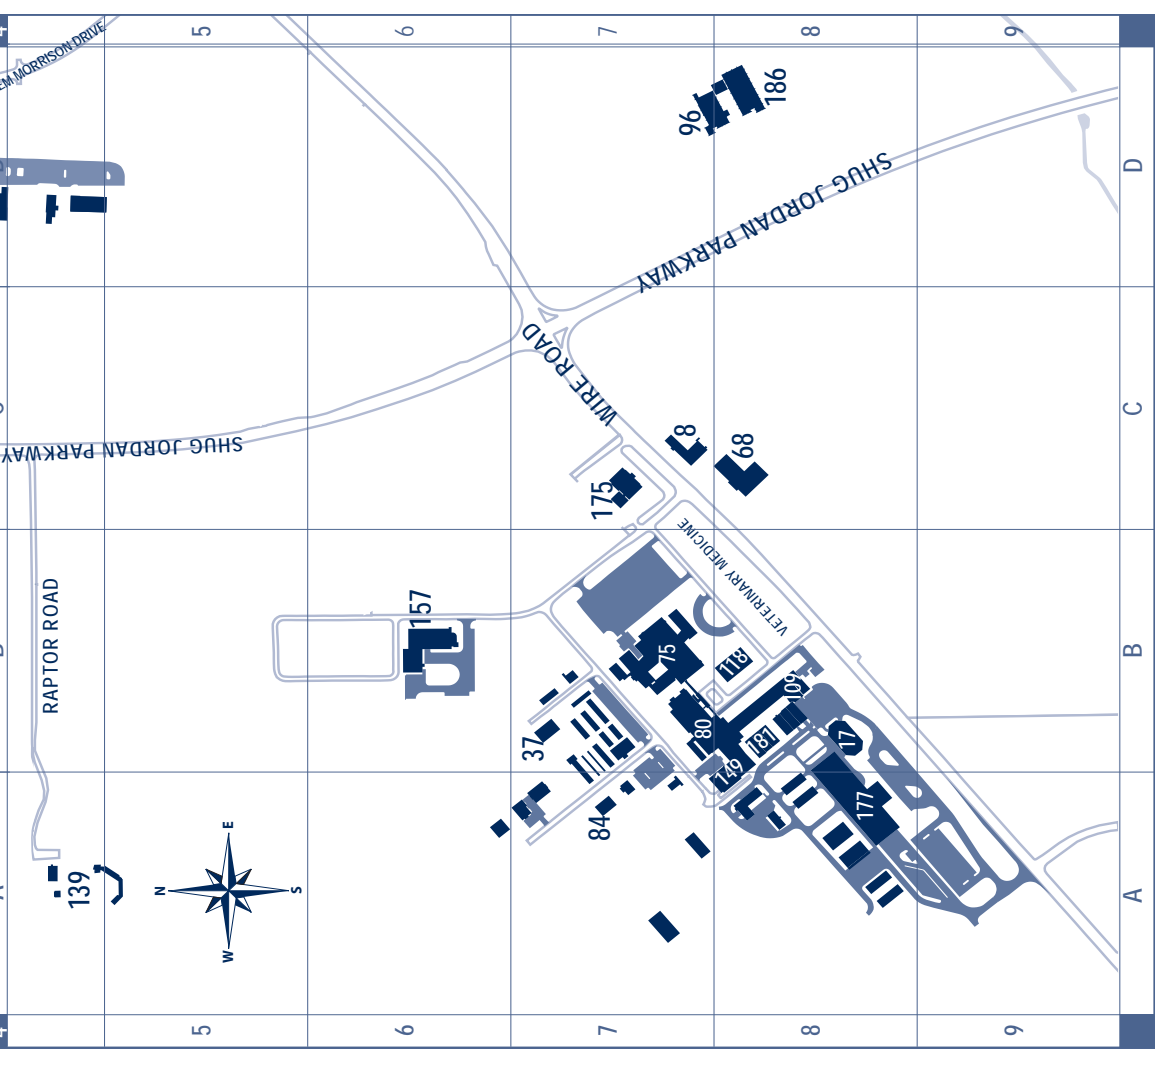

147.	Sciences Center Classroom Building	.....I3
148.	College of Sciences and Mathematics	.....I3
149.	Sciences Center Laboratory Building	.....A8
150.	Scott-Ritchey Research Center	.....H4
151.	Sewell Residence Hall	.....H1
152.	Shelby Center	.....J4
153.	Samuel Ginn College of Engineering	.....J2
154.	Smith Hall (M.W.)	.....F5
155.	Smith Hall (O.D.)	.....H8
156.	Soccer Complex	.....I3
157.	Solar House	.....B6
158.	Spidle Hall	.....G3
159.	College of Human Sciences	.....G4
160.	State Diagnostics Laboratory	.....I3
161.	Student Activities Center	.....F3
162.	Student Activity Pavilion	.....I4
163.	Student Center	.....F2
164.	Student Tennis Courts	.....I2
165.	Swingle Hall	.....G5
166.	Talon Residence Hall	.....I5
167.	Teague Residence Hall	.....I1
168.	Telecommunications & ETV	.....I2
169.	Terrell Dining Hall	.....I2
170.	Textile Engineering Building	.....G2
171.	Thach Hall	.....I5
172.	Tichenor Hall	.....J1
173.	College of Liberal Arts	.....F5
174.	Tiger Residence Hall	.....J4
175.	Toomer's Corner	.....C7
176.	USDA Research Laboratory	.....H5
177.	USDA Soil Dynamics Laboratory	.....A8
178.	Vaughan Large Animal Hospital	.....G2
179.	Village View Dining Facility	.....H2
180.	Walker Building	.....H2
181.	Harrison School of Pharmacy	.....G2
182.	Wallace Hall	.....B8
183.	Ware Diagnostic Imaging Center	.....G4
184.	Watson Field House	.....H1
185.	Wiggins Hall	.....G2
186.	Willow Residence Hall	.....I1
187.	Wilmore Laboratories	.....D8
188.	Wilson Beef Teaching Laboratory	.....G6
189.	Wilson Arena	.....G6

AUBURN
UNIVERSITY