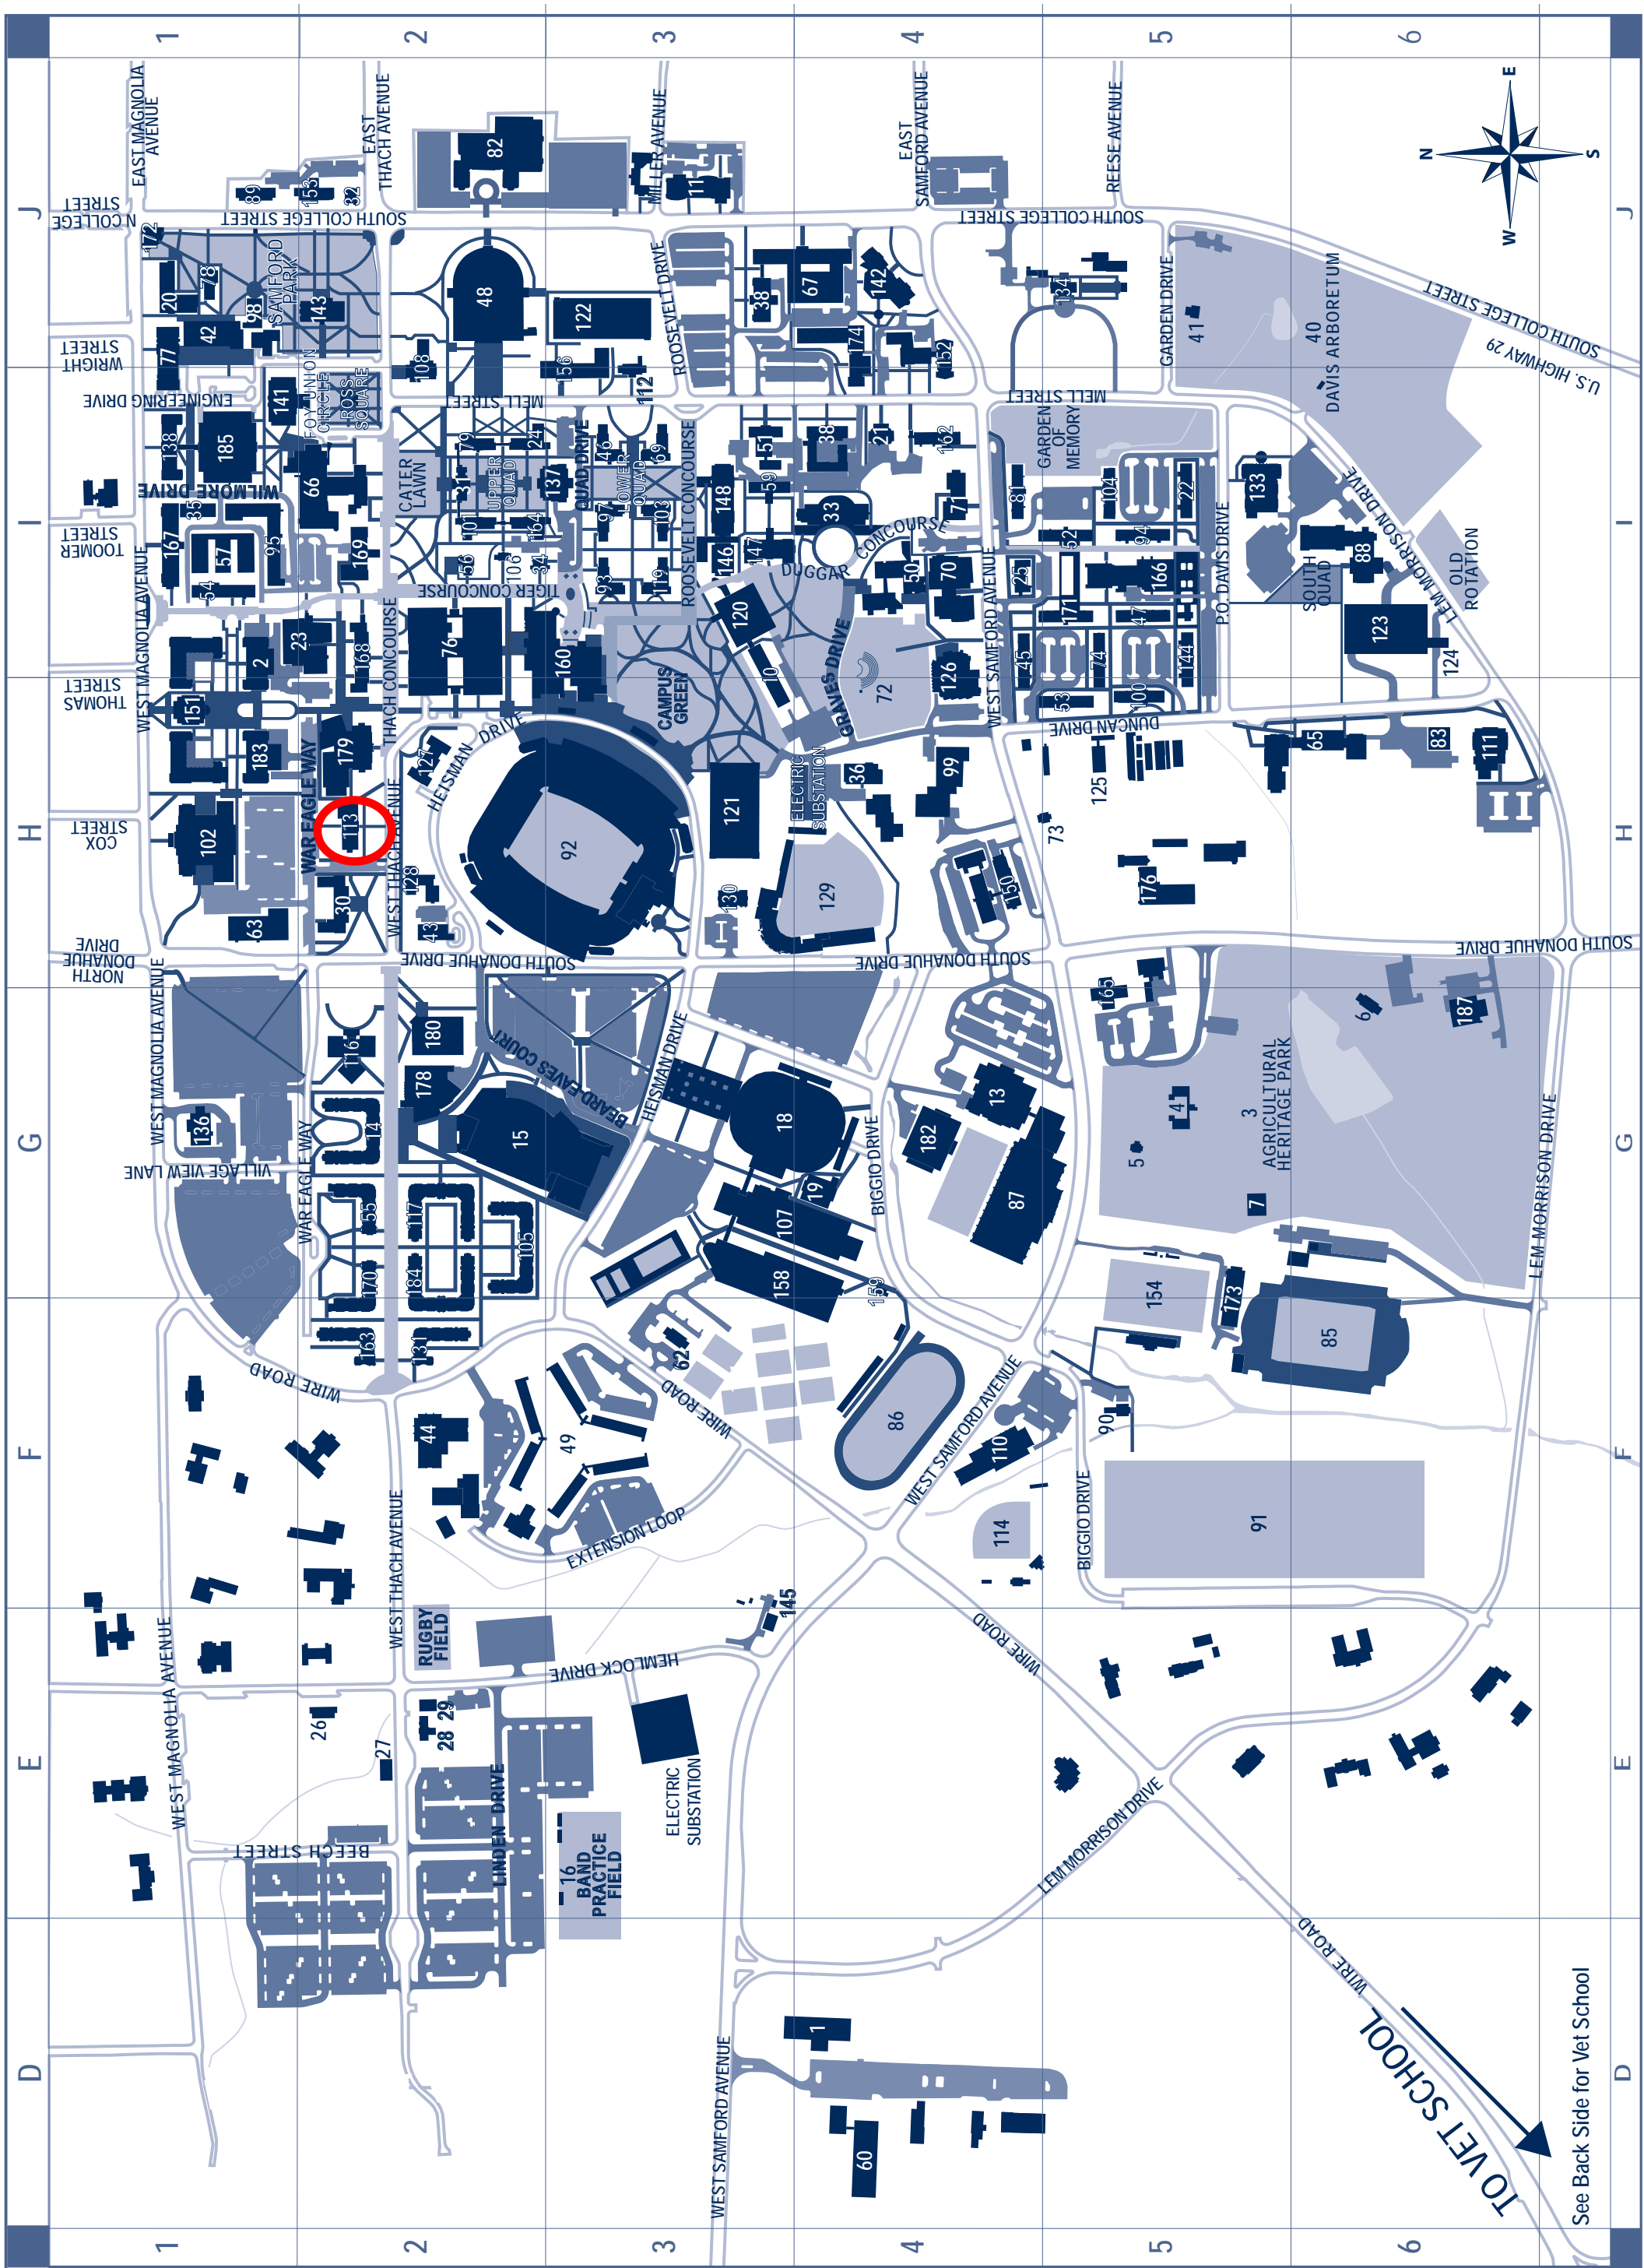

AUBURN UNIVERSITY

2011 - 12 Campus Map

<http://auburn.edu/map>

TO VET SCHOOL

See Back Side for Vet School

1.	3-D Arts Studio BuildingD4
2.	Advanced Engineering Research LaboratoryI1
3.	Agricultural Heritage Park (Dairy Barn)G5
4.	Agricultural Heritage Park (Herdsmen House)G5
5.	Agricultural Heritage Park (Pavilion)G6
6.	Agricultural Heritage Park (Red Barn)G5
7.	Alabama Forensics LabC7
8.	ALFA Agricultural BuildingH9
9.	Allison LaboratoryI3
10.	Alumni CenterJ3
11.	Andrews Forestry Sciences LaboratoryG9
12.	Athletic ComplexG4
13.	Aubie Residence HallG2
14.	Auburn ArenaG2
15.	Band Practice FieldE3
16.	Bartlett Lameness ArenaB8
17.	Beard-Eaves-Memorial ColiseumG3
18.	Beard Handball CourtsG4
19.	Biggin HallJ1
20.	Biological Research FacilityI4
21.	Boyd Residence HallI5
22.	Broun HallI2
23.	Broun Residence HallI2
24.	Burton HallI4
25.	C.D.V. (103 Hemlock Dr.)E1
26.	C.D.V. (Laundry)E1
27.	C.D.V. (Office)E1
28.	C.D.V. (Shop)E1
29.	Cary HallH2
30.	Cater HallI3
31.	Honors CollegeJ2
32.	Chapel (University)I4
33.	Chemistry BuildingI2
34.	Children, Youth & Families CenterI1
35.	Chilled Water Plant 1H4
36.	Chilled Water Plant 2B7
37.	Chilled Water Plant 3J3
38.	Comer HallJ6
39.	College of AgricultureJ5
40.	Corley BuildingJ1
41.	Davis ArboretumH2
42.	Davis Arboretum (Pavilion)F2
43.	Davis HallI4
44.	District Energy PlantI3
45.	Dobbs Residence HallI5
46.	Dowdell Residence HallJ2
47.	Dowell Residence HallJ2
48.	Draughton LibraryI1