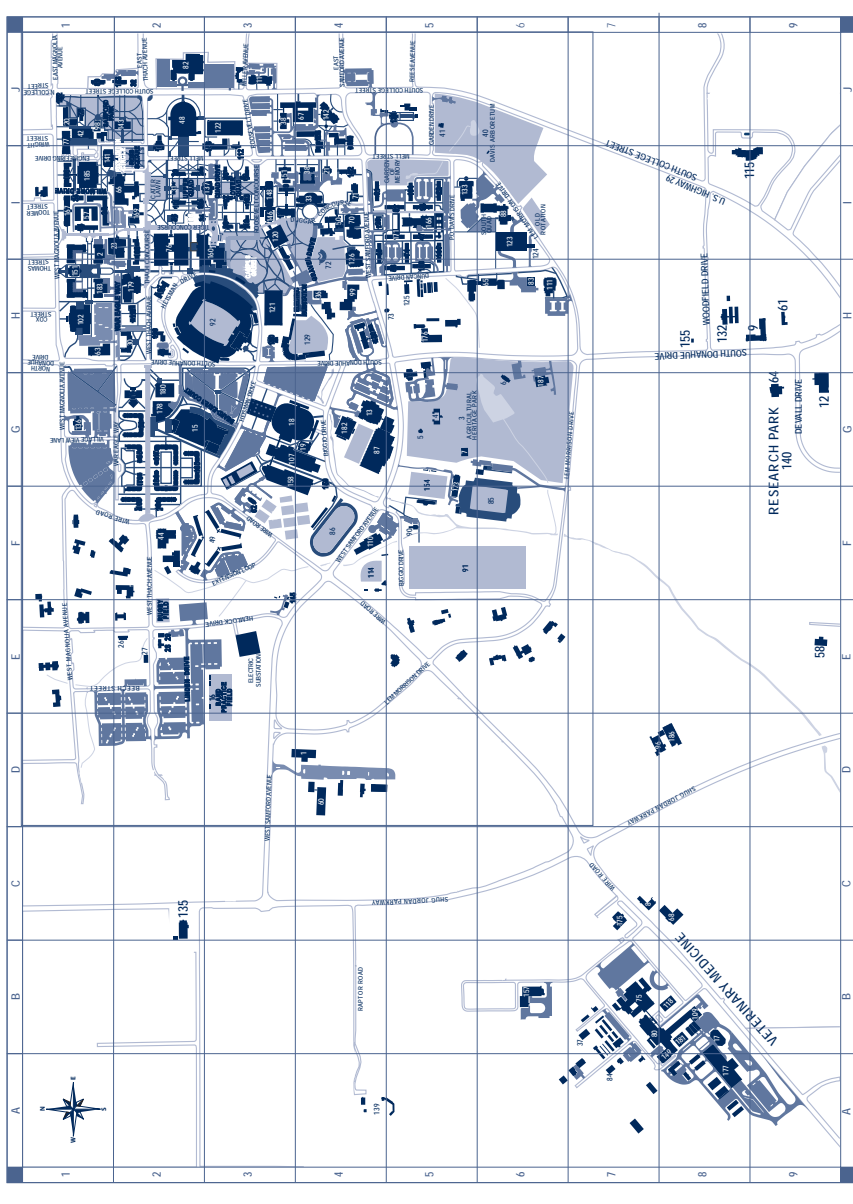

147.	Sciences Center Classroom Building	.....I3
148.	College of Sciences and Mathematics	.....I3
149.	Sciences Center Laboratory Building	.....A8
150.	Scott-Ritchey Research Center	.....H4
151.	Sewell Residence Hall	.....H1
152.	Shelby Center	.....J4
153.	Samuel Ginn College of Engineering	.....J2
154.	Smith Hall (M.W.)	.....F5
155.	Smith Hall (O.D.)	.....H8
156.	Soccer Complex	.....I3
157.	Solar House	.....B6
158.	Spidle Hall	.....G3
159.	College of Human Sciences	.....G4
160.	State Diagnostics Laboratory	.....I3
161.	Student Activities Center	.....F3
162.	Student Activity Pavilion	.....I4
163.	Student Center	.....F2
164.	Student Tennis Courts	.....I2
165.	Swingle Hall	.....G5
166.	Talon Residence Hall	.....I5
167.	Teague Residence Hall	.....I1
168.	Telecommunications & ETV	.....I2
169.	Terrell Dining Hall	.....I2
170.	Textile Engineering Building	.....G2
171.	Thach Hall	.....I5
172.	Tichenor Hall	.....J1
173.	College of Liberal Arts	.....F5
174.	Tiger Residence Hall	.....J4
175.	Toomer's Corner	.....C7
176.	USDA Research Laboratory	.....H5
177.	USDA Soil Dynamics Laboratory	.....A8
178.	Vaughan Large Animal Hospital	.....G2
179.	Village View Dining Facility	.....H2
180.	Walker Building	.....H2
181.	Harrison School of Pharmacy	.....G2
182.	Wallace Hall	.....B8
183.	Ware Diagnostic Imaging Center	.....G4
184.	Watson Field House	.....H1
185.	Wiggins Hall	.....G2
186.	Willow Residence Hall	.....I1
187.	Wilmore Laboratories	.....D8
188.	Wilson Beef Teaching Laboratory	.....G6
189.	Wilson Arena	.....G6

AUBURN
UNIVERSITY